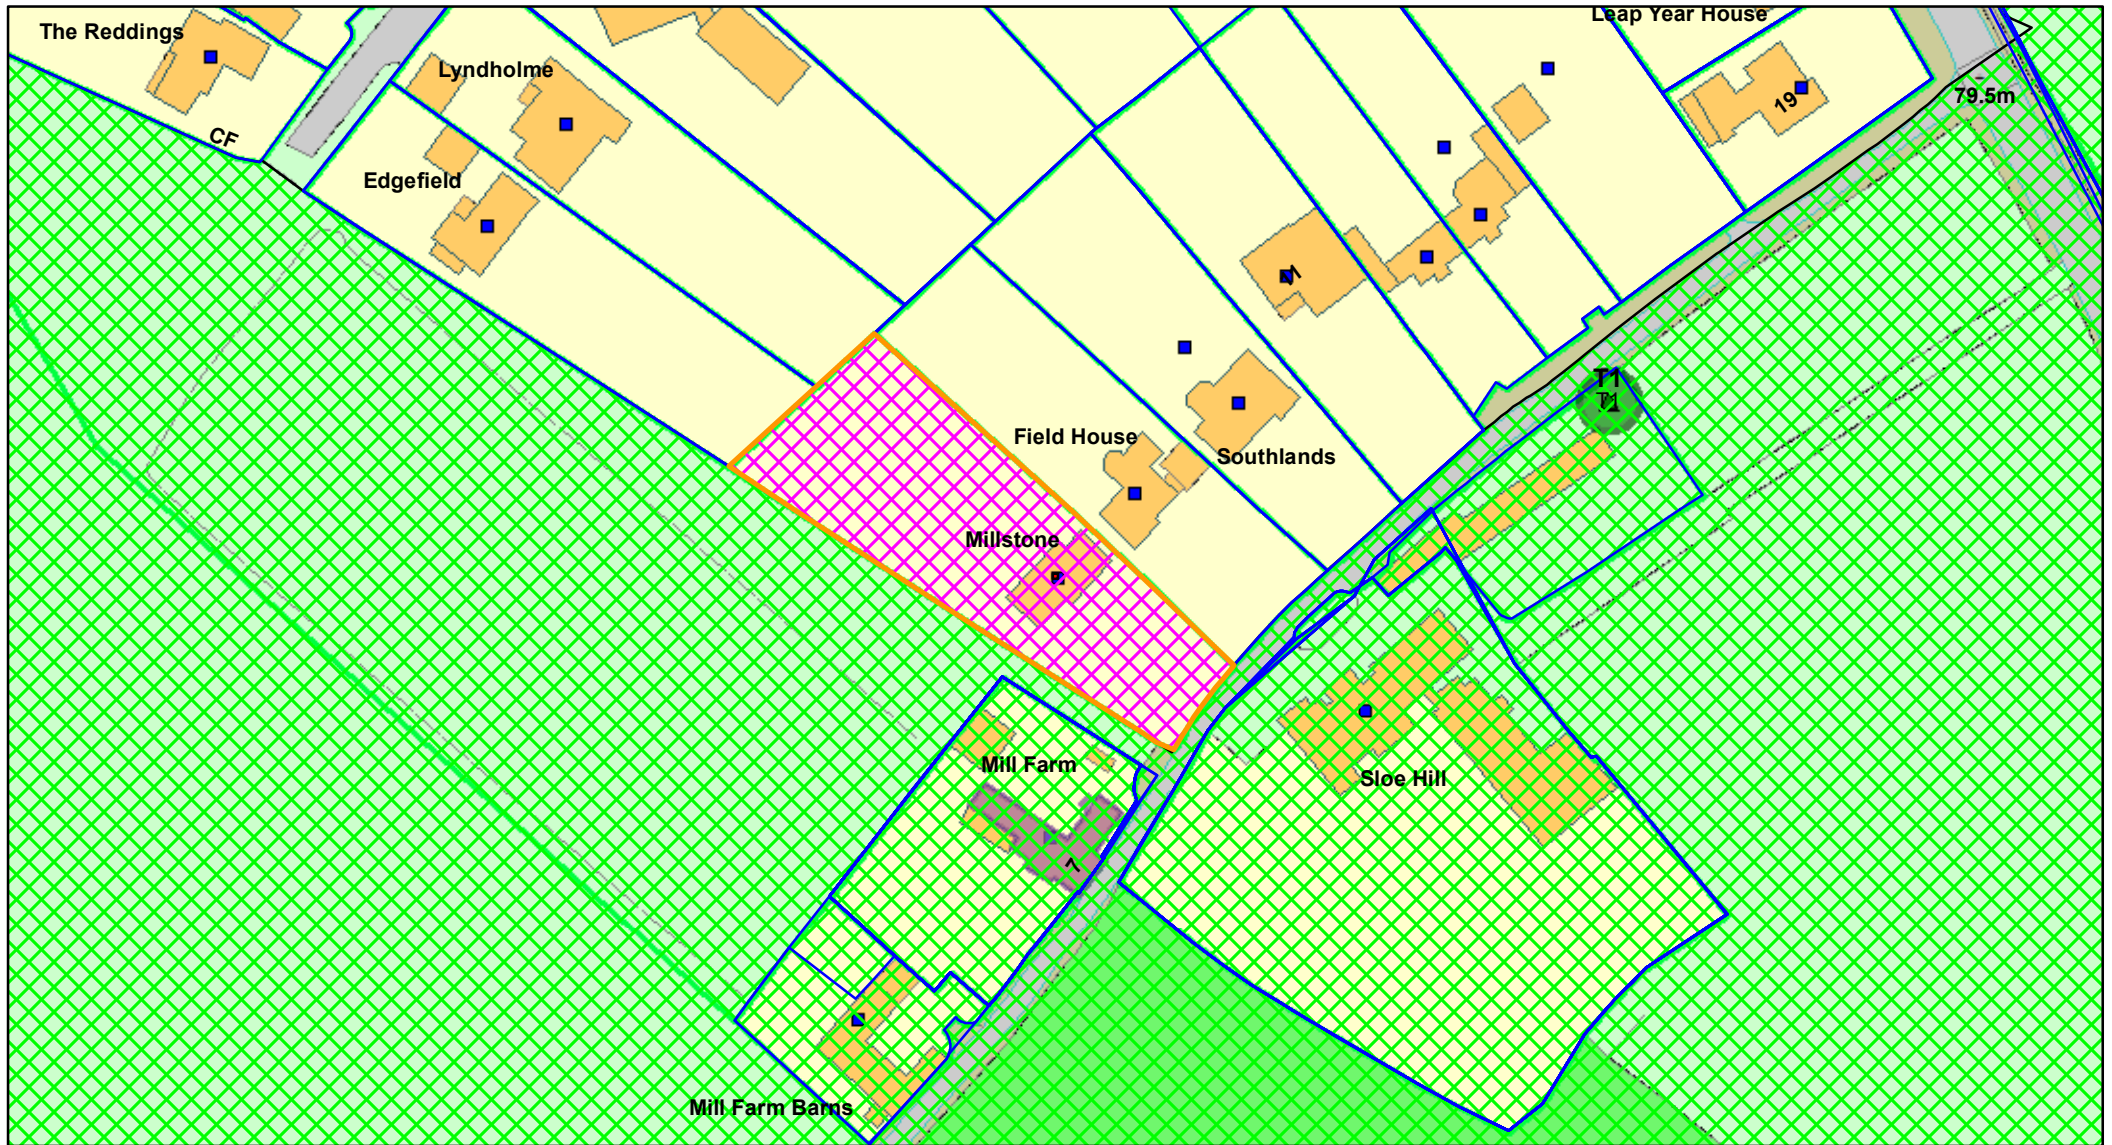

18-00900-FP Millstone, Mill Lane, St Ippolyts, Hitchin, SG4 7NN

Scale 1:1,250  
Date: 05/06/2018